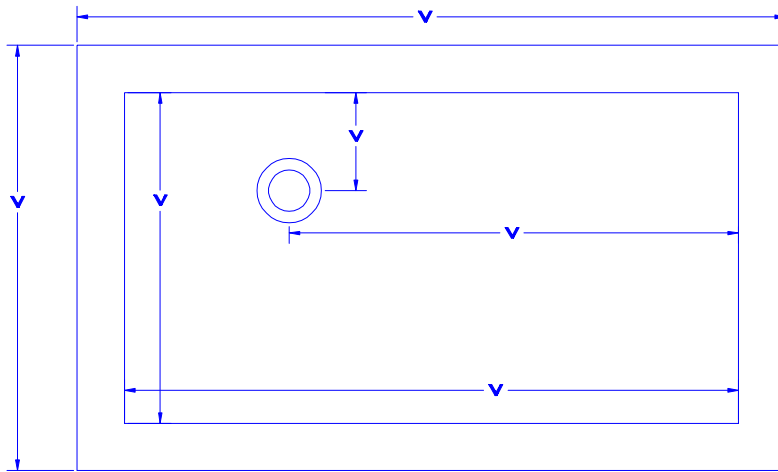

S O U P C A N

SHOWER PAN

SHOWER PAN: ANY SIZE OR SHAPE; AND DON'T WORRY ABOUT MOVING THE EXISTING DRAIN LOCATION; WE WILL MATCH YOUR EXISTING FIELD CONDITIONS IF REQUIRED.

**PICTURED ABOVE:
TYPICAL SHOWER PAN; SIZED PER APPLICATION
STANDARD DRAIN CONFIGURATION: LOCATED PER FIELD REQUIREMENT
CUSTOMIZATION: LENGTH, WIDTH, DRAIN LOCATION
INTENDED INSTALLATION: FLOOR MOUNTED**