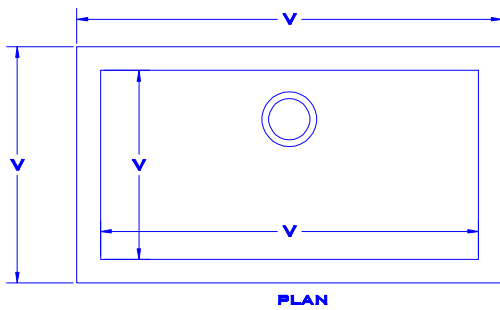

S O U P C A N

FARM

FARM: AVAILABLE AS A SINGLE BOWL OR MULTIPLE BOWL APPLICATION, FARM CAN BE SPECIFIED IN ANY SHAPE OR SIZE. DRAIN LOCATIONS CAN BE MOVED ANYWHERE INSIDE THE BOWL, AND CUSTOM STAINLESS STEEL BOTTOM PLATES CAN BE FABRICATED TO MATCH ANY DESIGN. IN ADDITION TO CABINET MOUNTING, FARM CAN BE STAND OR WALL MOUNTED (WITH OUR 3/8" PLATE STEEL BRACKET).

V = VARIABLE; DIMENSION CAN BE SPECIFIED

**PICTURED ABOVE:
WALL MOUNT OR DECK MOUNT FAUCET
STANDARD DRAIN CONFIGURATION
CUSTOMIZATION: LENGTH, WIDTH, HEIGHT, DRAIN LOCATION, # OF BOWLS
INTENDED INSTALLATION: CABINET, WALL, OR STAND MOUNTED**