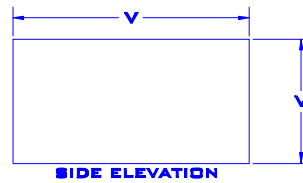

S O U P C A N

FARM

FARM: AVAILABLE AS A SINGLE BOWL OR MULTIPLE BOWL APPLICATION, FARM CAN BE SPECIFIED IN ANY SHAPE OR SIZE. DRAIN LOCATIONS CAN BE MOVED ANYWHERE INSIDE THE BOWL, AND CUSTOM STAINLESS STEEL BOTTOM PLATES CAN BE FABRICATED TO MATCH ANY DESIGN. IN ADDITION TO CABINET MOUNTING, FARM CAN BE STAND OR WALL MOUNTED (WITH OUR 3/8" PLATE STEEL BRACKET).

V = VARIABLE; DIMENSION CAN BE SPECIFIED

**PICTURED ABOVE:
WALL MOUNT OR DECK MOUNT FAUCET
STANDARD DRAIN CONFIGURATION
CUSTOMIZATION: LENGTH, WIDTH, HEIGHT, DRAIN LOCATION, # OF BOWLS
INTENDED INSTALLATION: CABINET, WALL, OR STAND MOUNTED**