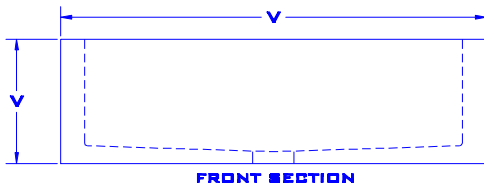

S O U P C A N

FARM

FARM: AVAILABLE AS A SINGLE BOWL OR MULTIPLE BOWL APPLICATION, FARM CAN BE SPECIFIED IN ANY SHAPE OR SIZE. DRAIN LOCATIONS CAN BE MOVED ANYWHERE INSIDE THE BOWL, AND CUSTOM STAINLESS STEEL BOTTOM PLATES CAN BE FABRICATED TO MATCH ANY DESIGN. IN ADDITION TO CABINET MOUNTING, FARM CAN BE STAND OR WALL MOUNTED (WITH OUR 3/8" PLATE STEEL BRACKET).

V = VARIABLE; DIMENSION CAN BE SPECIFIED

**PICTURED ABOVE:
WALL MOUNT OR DECK MOUNT FAUCET
STANDARD DRAIN CONFIGURATION
CUSTOMIZATION: LENGTH, WIDTH, HEIGHT, DRAIN LOCATION, # OF BOWLS
INTENDED INSTALLATION: CABINET, WALL, OR STAND MOUNTED**